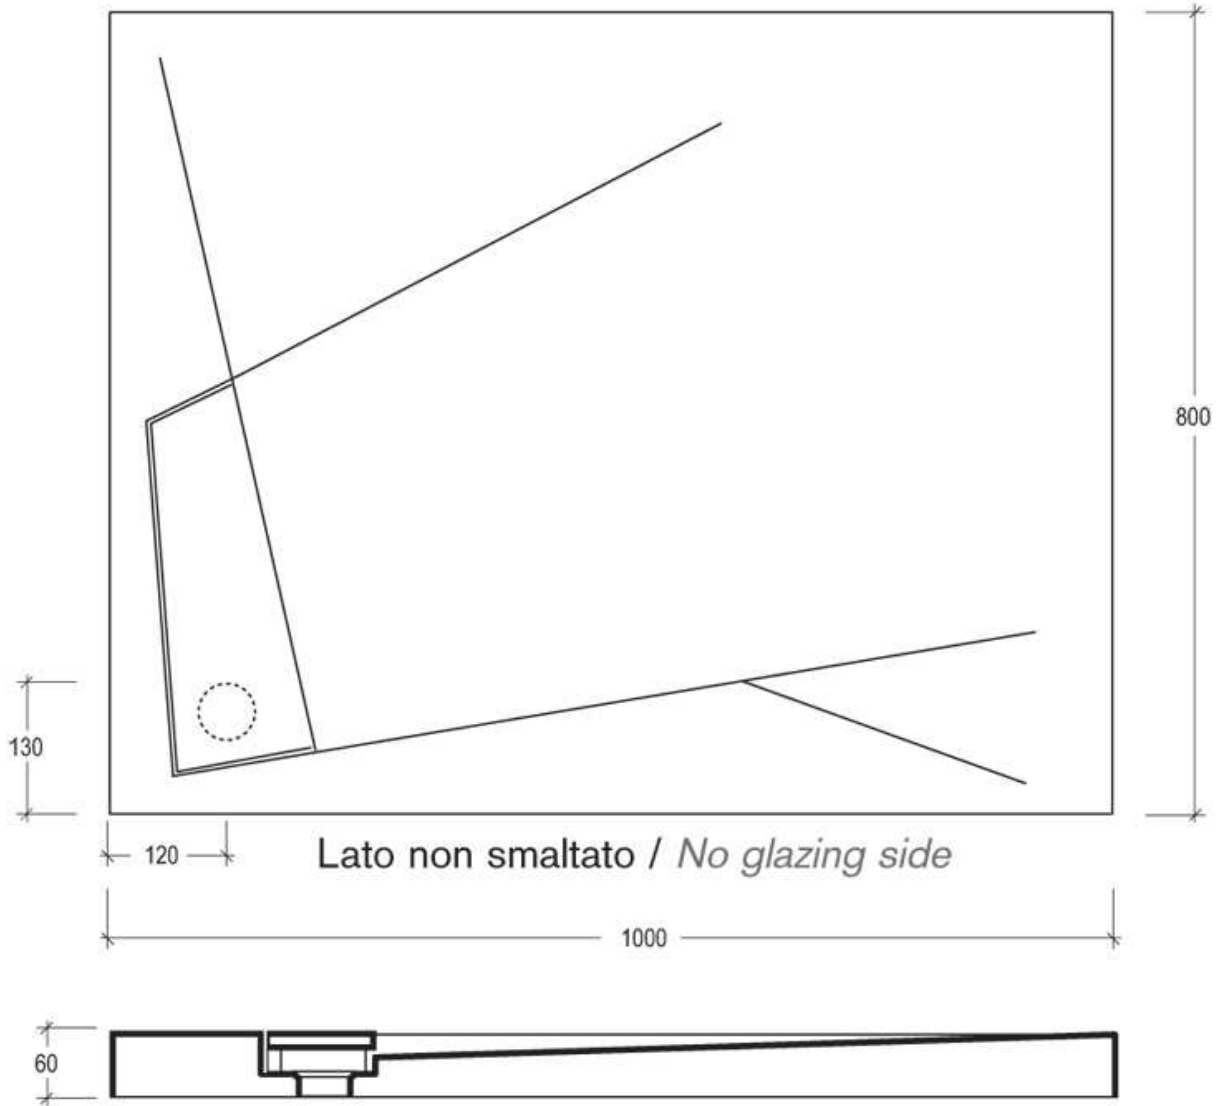

**Oz**

**Piatto doccia Oz cm 80x100xh6**

*Shower tray Oz cm 80x100xh6*

**code:PDOZ100**