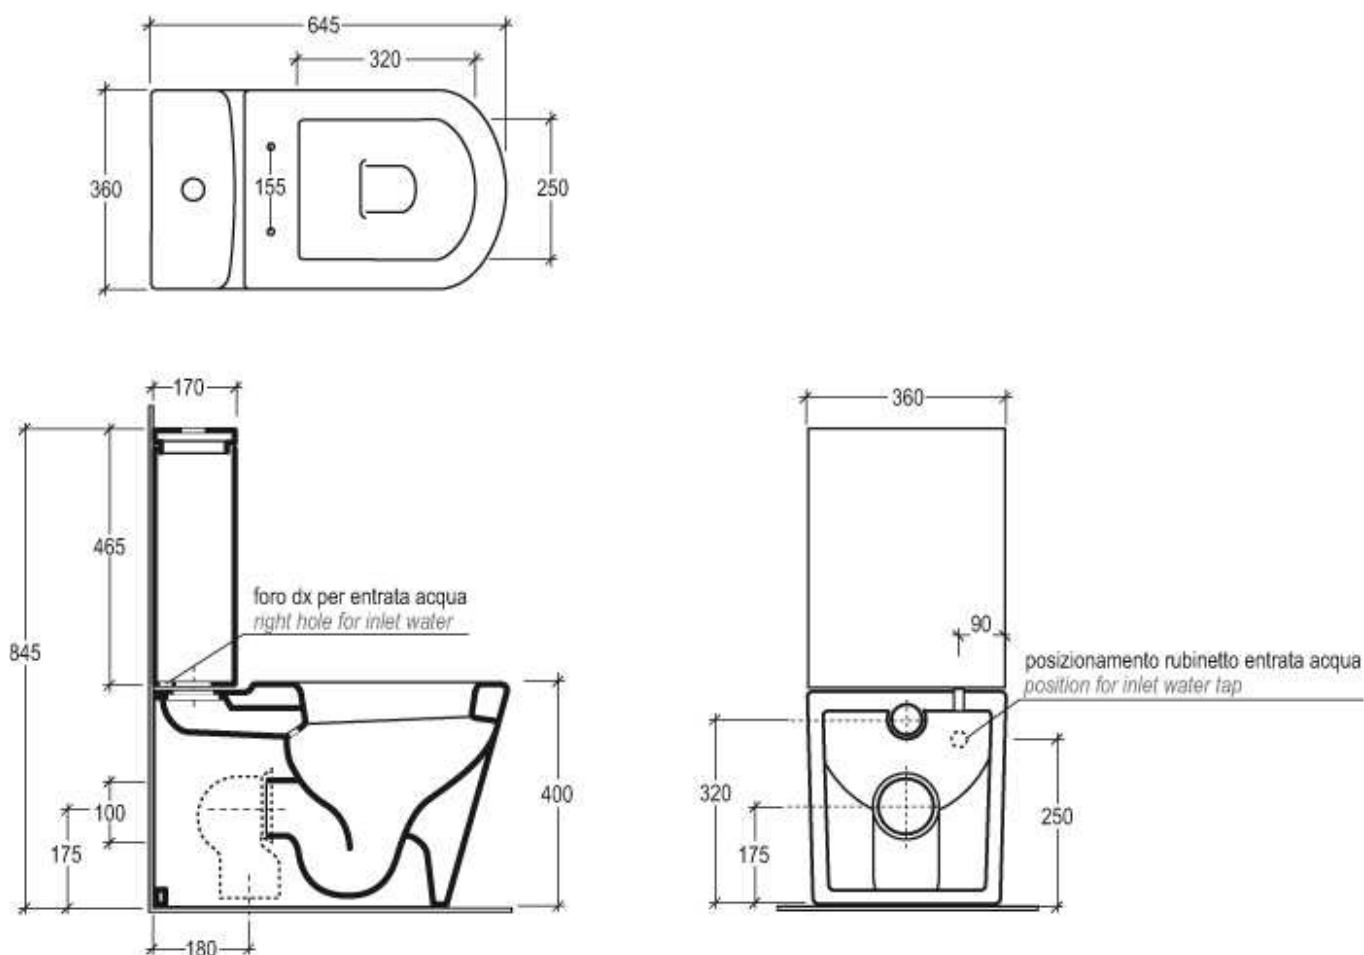

**Race**

**Vaso Race monoblocco scarico parete convertibile a pavimento, mediante curva tecnica**

*Wc Race monobloc wall drain suitable for floor drain with technical elbow*

**code:RAMBL**

**code. RACIMBL**

**Cassetta Race per vaso monoblocco**

*Cistern Race suiting for wc monobloc*