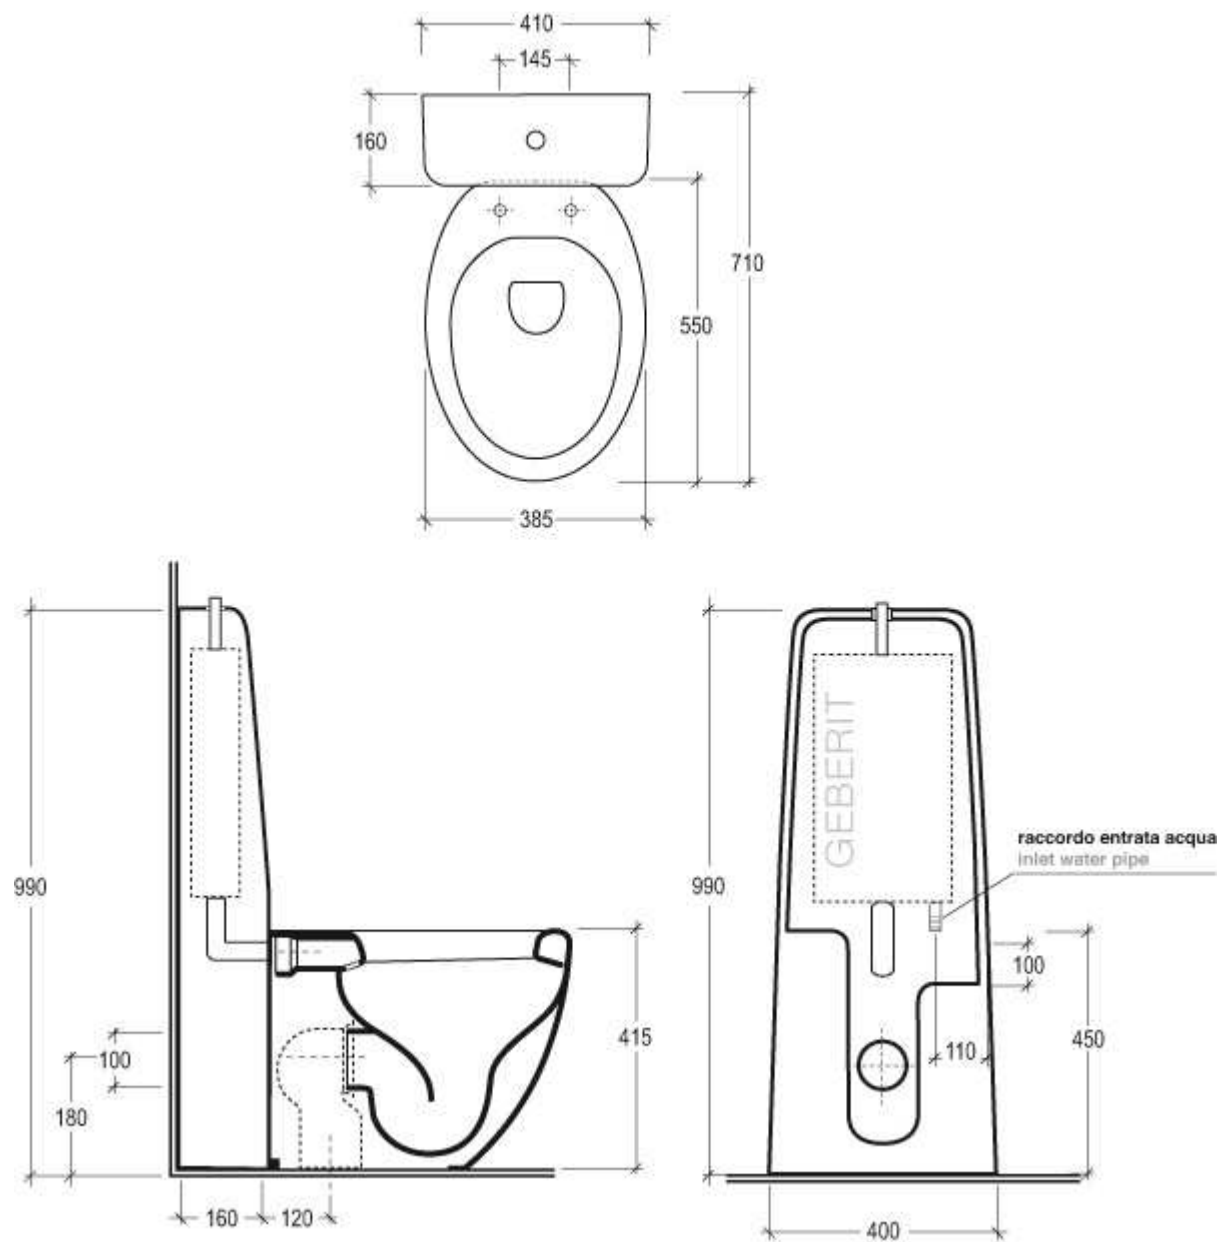

Touch

Bidet Touch con complemento

Bidet Touch with panel

code:TOBI01 – TOCOBI

Touch

Vaso Touch con cassetta a colonna

Wc Touch with column cistern

code: TOWC01 - TOCIMBL