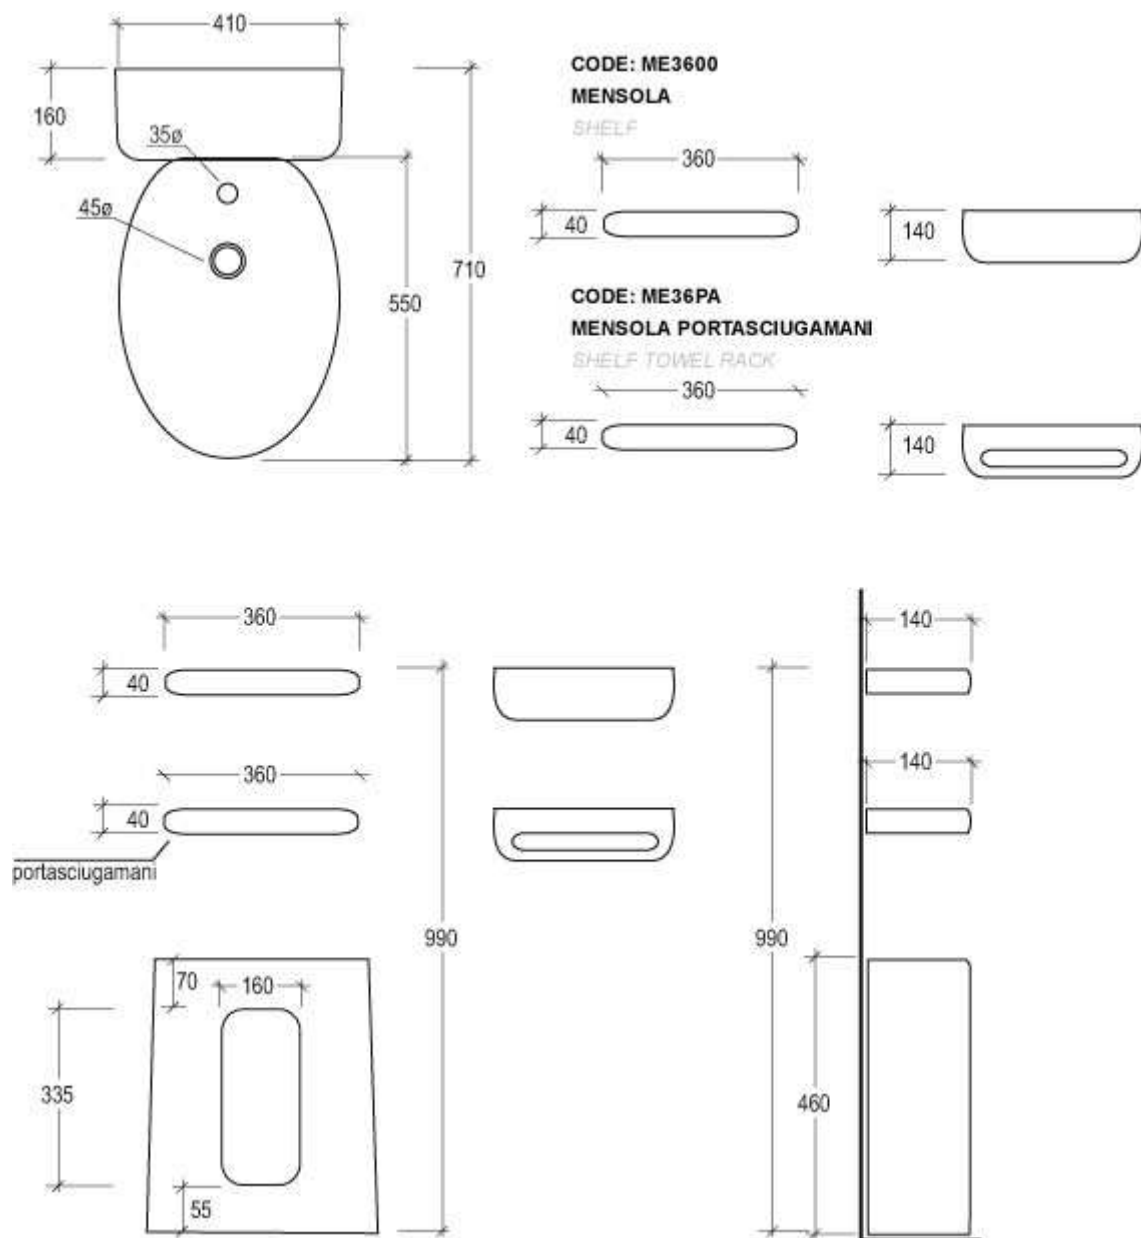

Touch

Bidet Touch con complemento

Bidet Touch with panel

code:TOBI01 – TOCOBI

Touch

Vaso Touch con cassetta a colonna

Wc Touch with column cistern

code: TOWC01 - TOCIMBL